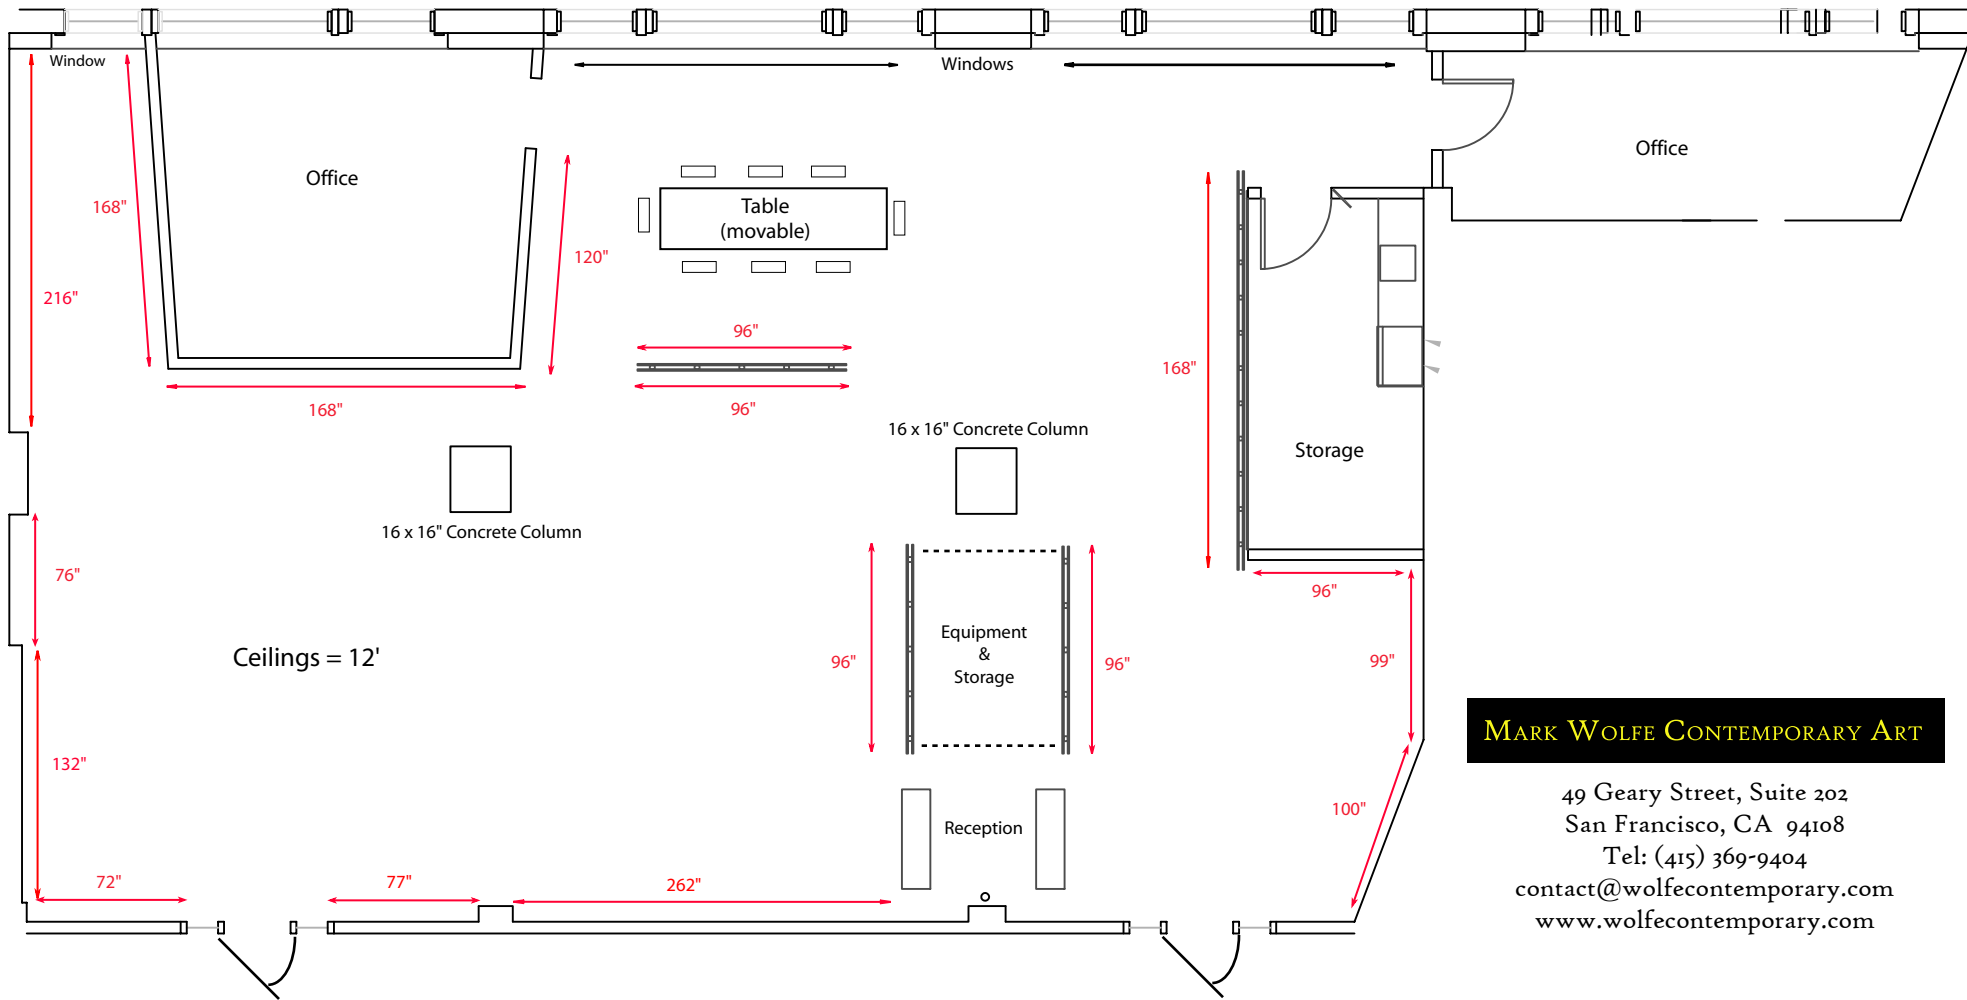

MARKET STREET

**MARK WOLFE CONTEMPORARY ART**

49 Geary Street, Suite 202  
San Francisco, CA 94108  
Tel: (415) 369-9404  
contact@wolfecontemporary.com  
www.wolfecontemporary.com